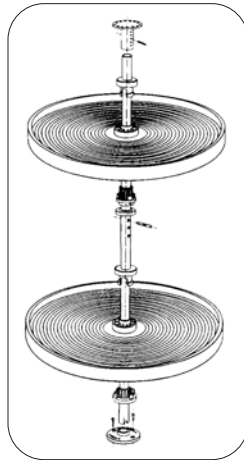

Polymer Lazy Susans

Full Round

880B2-18R	ø 18" - White - 2 Trays
880B2-20R	ø 20" - White - 2 Trays
880B2-24R	ø 24" - White - 2 Trays
880B2-28R	ø 28" - White - 2 Trays
880B2-32R	ø 32" - White - 2 Trays

- No tool, snap-on assembly
- Independent rotation of trays: 45° hinged corner
- Available in almond finish
- Standard brake
- 1, 2 or 3 trays available

"Kidney-Shape"

880B2-18K	ø 18" - White - 2 Trays
880B2-20K	ø 20" - White - 2 Trays
880B2-24K	ø 24" - White - 2 Trays
880B2-28K	ø 28" - White - 2 Trays
880B2-32K	ø 32" - White - 2 Trays

- No tool, snap-on assembly
- Independent rotation of trays: 90° cabinet corner
- Available in almond finish
- Standard brake
- 1, 2 or 3 trays available

Half Moon

880B2-27.5H	ø 27½" - White - 2 Trays
880B2-29.5H	ø 29½" - White - 2 Trays
880B2-33.5H	ø 33½" - White - 2 Trays

- No tool, snap-on assembly
- Independent rotation of trays
- Door follower automatically pulls out bottom tray
- Available in almond finish
- Standard brake
- 1, 2 or 3 trays available

1½" premium Baltic birch, plywood base
 Tube telescope extends 26" - 31" (2 trays) and 34" - 41" (3 trays)
 ½" Continuous, solid birch band (2¾" High)
 1, 2 or 3 trays available

"Kidney Shape"

880W2-24K	ø 24" - Birch - 2 Trays
880W2-28K	ø 28" - Birch - 2 Trays
880W2-32K	ø 32" - Birch - 2 Trays