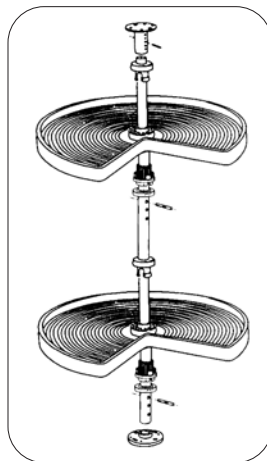

Polymer Lazy Susans

Full Round

880B2-18R	ø 18" - White - 2 Trays
880B2-20R	ø 20" - White - 2 Trays
880B2-24R	ø 24" - White - 2 Trays
880B2-28R	ø 28" - White - 2 Trays
880B2-32R	ø 32" - White - 2 Trays

- No tool, snap-on assembly
- Independent rotation of trays: 45° hinged corner
- Available in almond finish
- Standard brake
- 1, 2 or 3 trays available

"Kidney-Shape"

880B2-18K	ø 18" - White - 2 Trays
880B2-20K	ø 20" - White - 2 Trays
880B2-24K	ø 24" - White - 2 Trays
880B2-28K	ø 28" - White - 2 Trays
880B2-32K	ø 32" - White - 2 Trays

- No tool, snap-on assembly
- Independent rotation of trays: 90° cabinet corner
- Available in almond finish
- Standard brake
- 1, 2 or 3 trays available

Half Moon

880B2-27.5H	ø 27½" - White - 2 Trays
880B2-29.5H	ø 29½" - White - 2 Trays
880B2-33.5H	ø 33½" - White - 2 Trays

- No tool, snap-on assembly
- Independent rotation of trays
- Door follower automatically pulls out bottom tray
- Available in almond finish
- Standard brake
- 1, 2 or 3 trays available

1½" premium Baltic birch, plywood base
 Tube telescope extends 26" - 31" (2 trays) and 34" - 41" (3 trays)
 ½" Continuous, solid birch band (2¾" High)
 1, 2 or 3 trays available

"Kidney Shape"

880W2-24K	ø 24" - Birch - 2 Trays
880W2-28K	ø 28" - Birch - 2 Trays
880W2-32K	ø 32" - Birch - 2 Trays