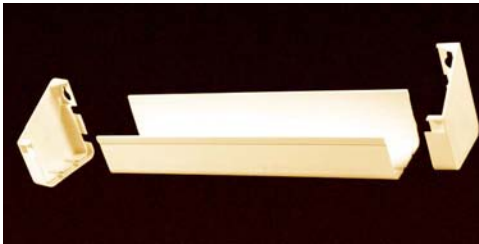

	# QUINKO-TEK	CABINET WIDTH	FINISH	SET / CTN	DIMENSION BASKET
	I-WBDL-D75/G18	800 mm	Chrome	2	750 mm
	I-WBPI-D70/G27	800 mm	Chrome	2	720 mm
	I-WBFC-D65/G36	800 mm	Chrome	2	720 mm

Tip-out tray options

Polymer Sink Tip-Out Tray

800B-11/U	11" - White
800B-14/U	14" - White

Polymer sink tip-out tray with end caps

800Kit	Tip-Out Tray Kit : 36" Tray + 1 Set of Ends + 1 Set of Hinges White
--------	---

Stainless steel sink tip-out tray