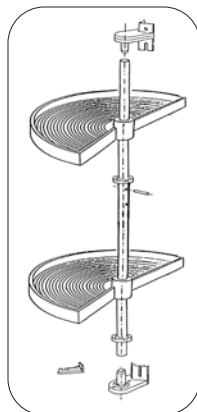

Polymer Lazy Susans

Full Round

880B2-18R	ø 18" - White - 2 Trays
880B2-20R	ø 20" - White - 2 Trays
880B2-24R	ø 24" - White - 2 Trays
880B2-28R	ø 28" - White - 2 Trays
880B2-32R	ø 32" - White - 2 Trays

- No tool, snap-on assembly
- Independent rotation of trays: 45° hinged corner
- Available in almond finish
- Standard brake
- 1, 2 or 3 trays available

"Kidney-Shape"

880B2-18K	ø 18" - White - 2 Trays
880B2-20K	ø 20" - White - 2 Trays
880B2-24K	ø 24" - White - 2 Trays
880B2-28K	ø 28" - White - 2 Trays
880B2-32K	ø 32" - White - 2 Trays

- No tool, snap-on assembly
- Independent rotation of trays: 90° cabinet corner
- Available in almond finish
- Standard brake
- 1, 2 or 3 trays available

Half Moon

880B2-27.5H	ø 27½" - White - 2 Trays
880B2-29.5H	ø 29½" - White - 2 Trays
880B2-33.5H	ø 33½" - White - 2 Trays

- No tool, snap-on assembly
- Independent rotation of trays
- Door follower automatically pulls out bottom tray
- Available in almond finish
- Standard brake
- 1, 2 or 3 trays available

1½" premium Baltic birch, plywood base
 Tube telescope extends 26" - 31" (2 trays) and 34" - 41" (3 trays)
 ½" Continuous, solid birch band (2¾" High)
 1, 2 or 3 trays available

"Kidney Shape"

880W2-24K	ø 24" - Birch - 2 Trays
880W2-28K	ø 28" - Birch - 2 Trays
880W2-32K	ø 32" - Birch - 2 Trays