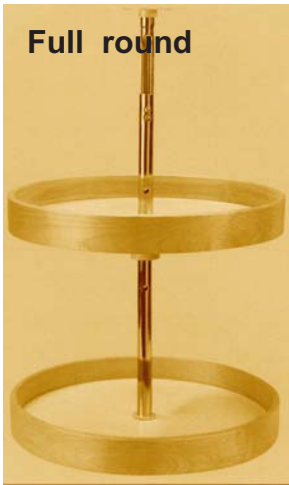

Natural wood Lazy Susans

Full round

880B2-18R	ø 18" - Birch - 2 Trays
880B2-20R	ø 20" - Birch - 2 Trays
880B2-24R	ø 24" - Birch - 2 Trays
880B2-28R	ø 28" - Birch - 2 Trays
880B2-32R	ø 32" - Birch - 2 Trays

1½" premium Baltic birch, plywood base
Tube telescope extends 26" - 31" (2 trays) and 34" - 41" (3 trays)
½" Continuous, solid birch band (2¾" High)
1, 2 or 3 trays available