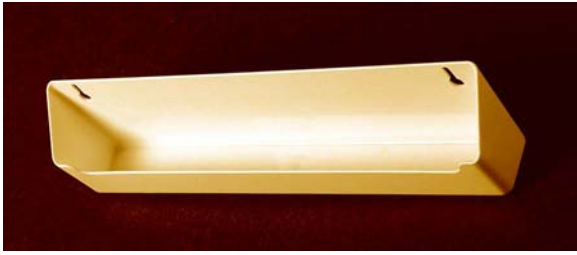

Tip-out tray options

Polymer Sink Tip-Out Tray

800B-11/U	11" - White
800B-14/U	14" - White