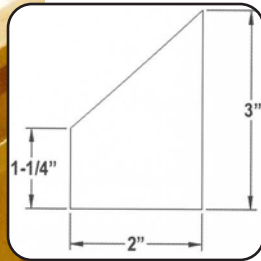

	# QUINKO-TEK	CABINET WIDTH	FINISH	SET / CTN	DIMENSION BASKET
	I-WBDL-D75/G18	800 mm	Chrome	2	750 mm
	I-WBPI-D70/G27	800 mm	Chrome	2	720 mm
	I-WBFC-D65/G36	800 mm	Chrome	2	720 mm

Tip-out tray options

Polymer Sink Tip-Out Tray

800B-11/U	11" - White
800B-14/U	14" - White

Polymer sink tip-out tray with end caps

800Kit	Tip-Out Tray Kit : 36" Tray + 1 Set of Ends + 1 Set of Hinges White
--------	---

Stainless steel sink tip-out tray

800SS-11	11-7/16" - Stainless steel tray
800SS-14	14-7/16" - Stainless steel tray

Scissor Hinge

801M-CH/U	Nickel scissor hinge
-----------	----------------------