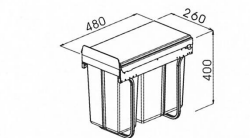

# QUINKO-TEK	INSTALLATION	DESCRIPTION / DIM. (W x H x D mm)
I-PB-003-DB-GF-L	PVC Dark Grey 2 x 20 Litres	Pull-out Double Waste Bins, Wide Model Individual Covers 360 x 440 x 495

I-PB-004-DB-LS-T	PVC Dark Grey 2 x 20 Litres	Pull-out Double Waste Bins, Wide Model Universal Cover 360 x 440 x 495
------------------	-----------------------------------	--

I-PB-005-TR-GF-E	PVC Dark Grey 3 x 10 Litres	Pull-out Triple Waste Bins, Narrow Model Individual Covers 290 x 440 x 495
------------------	-----------------------------------	--

I-PB-006-DB-ES-T	PVC Dark Grey 1 x 10 Litres 1 X 20 Liters	Pull-out Double Waste Bins, 1 Narrow Model + 1 Wide Model Universal Cover 290 x 440 x 495
------------------	--	---