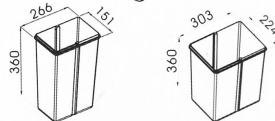

# QUINKO-TEK	INSTALLATION	DESCRIPTION / DIM. (W x H x D mm)
I-PB-003-DB-GF-L	PVC Dark Grey 2 x 20 Litres	Pull-out Double Waste Bins, Wide Model Individual Covers 360 x 440 x 495

I-PB-004-DB-LS-T	PVC Dark Grey 2 x 20 Litres	Pull-out Double Waste Bins, Wide Model Universal Cover 360 x 440 x 495
------------------	-----------------------------------	--

I-PB-005-TR-GF-E	PVC Dark Grey 3 x 10 Litres	Pull-out Triple Waste Bins, Narrow Model Individual Covers 290 x 440 x 495
------------------	-----------------------------------	--

I-PB-006-DB-ES-T	PVC Dark Grey 1 x 10 Litres 1 X 20 Liters	Pull-out Double Waste Bins, 1 Narrow Model + 1 Wide Model Universal Cover 290 x 440 x 495
------------------	--	---