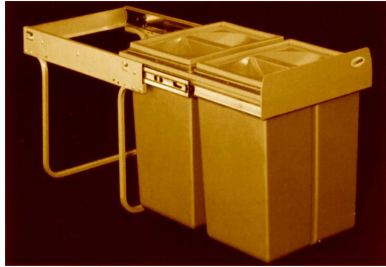

KITCHEN STORAGE : WASTE BINS

# QUINKO-TEK	INSTALLATION	DESCRIPTION / DIM. (W x H x D mm)
I-PB-003-DB-GF-L	PVC Dark Grey 2 x 20 Litres	Pull-out Double Waste Bins, Wide Model Individual Covers 360 x 440 x 495

I-PB-004-DB-LS-T	PVC Dark Grey 2 x 20 Litres	Pull-out Double Waste Bins, Wide Model Universal Cover 360 x 440 x 495
------------------	-----------------------------------	--

I-PB-005-TR-GF-E	PVC Dark Grey 3 x 10 Litres	Pull-out Triple Waste Bins, Narrow Model Individual Covers 290 x 440 x 495
------------------	-----------------------------------	--

I-PB-006-DB-ES-T	PVC Dark Grey 1 x 10 Litres 1 X 20 Liters	Pull-out Double Waste Bins, 1 Narrow Model + 1 Wide Model Universal Cover 290 x 440 x 495
------------------	--	---