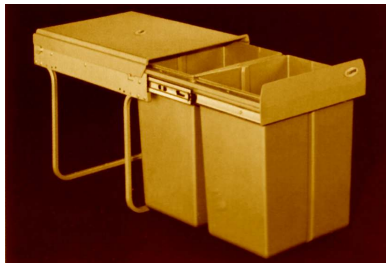

KITCHEN STORAGE : WASTE BINS

# QUINKO-TEK	INSTALLATION	DESCRIPTION / DIM. (W x H x D mm)
I-PB-003-DB-GF-L	PVC Dark Grey 2 x 20 Litres	Pull-out Double Waste Bins, Wide Model Individual Covers 360 x 440 x 495

I-PB-004-DB-LS-T	PVC Dark Grey 2 x 20 Litres	Pull-out Double Waste Bins, Wide Model Universal Cover 360 x 440 x 495
------------------	-----------------------------------	--

I-PB-005-TR-GF-E	PVC Dark Grey 3 x 10 Litres	Pull-out Triple Waste Bins, Narrow Model Individual Covers 290 x 440 x 495
------------------	-----------------------------------	--

I-PB-006-DB-ES-T	PVC Dark Grey 1 x 10 Litres 1 X 20 Liters	Pull-out Double Waste Bins, 1 Narrow Model + 1 Wide Model Universal Cover 290 x 440 x 495
------------------	--	---