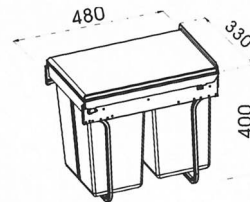

# QUINKO-TEK	INSTALLATION	DESCRIPTION / DIM. (W x H x D mm)
I-PB-003-DB-GF-L	PVC Dark Grey 2 x 20 Litres	Pull-out Double Waste Bins, Wide Model Individual Covers 360 x 440 x 495

I-PB-004-DB-LS-T	PVC Dark Grey 2 x 20 Litres	Pull-out Double Waste Bins, Wide Model Universal Cover 360 x 440 x 495
------------------	-----------------------------------	--

I-PB-005-TR-GF-E	PVC Dark Grey 3 x 10 Litres	Pull-out Triple Waste Bins, Narrow Model Individual Covers 290 x 440 x 495
------------------	-----------------------------------	--

I-PB-006-DB-ES-T	PVC Dark Grey 1 x 10 Litres 1 X 20 Liters	Pull-out Double Waste Bins, 1 Narrow Model + 1 Wide Model Universal Cover 290 x 440 x 495
------------------	--	---