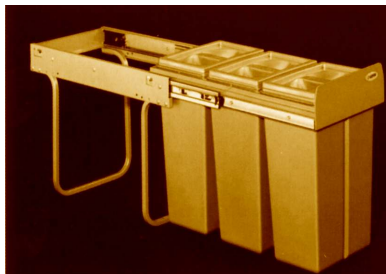

# QUINKO-TEK	INSTALLATION	DESCRIPTION / DIM. (W x H x D mm)
I-PB-003-DB-GF-L	PVC Dark Grey 2 x 20 Litres	Pull-out Double Waste Bins, Wide Model Individual Covers 360 x 440 x 495

I-PB-004-DB-LS-T	PVC Dark Grey 2 x 20 Litres	Pull-out Double Waste Bins, Wide Model Universal Cover 360 x 440 x 495
------------------	-----------------------------------	--

I-PB-005-TR-GF-E	PVC Dark Grey 3 x 10 Litres	Pull-out Triple Waste Bins, Narrow Model Individual Covers 290 x 440 x 495
------------------	-----------------------------------	--

I-PB-006-DB-ES-T	PVC Dark Grey 1 x 10 Litres 1 X 20 Liters	Pull-out Double Waste Bins, 1 Narrow Model + 1 Wide Model Universal Cover 290 x 440 x 495
------------------	--	---