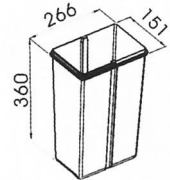

# QUINKO-TEK	INSTALLATION	DESCRIPTION / DIM. (W x H x D mm)
I-PB-003-DB-GF-L	PVC Dark Grey 2 x 20 Litres	Pull-out Double Waste Bins, Wide Model Individual Covers 360 x 440 x 495

I-PB-004-DB-LS-T	PVC Dark Grey 2 x 20 Litres	Pull-out Double Waste Bins, Wide Model Universal Cover 360 x 440 x 495
------------------	-----------------------------------	--

I-PB-005-TR-GF-E	PVC Dark Grey 3 x 10 Litres	Pull-out Triple Waste Bins, Narrow Model Individual Covers 290 x 440 x 495
------------------	-----------------------------------	--

I-PB-006-DB-ES-T	PVC Dark Grey 1 x 10 Litres 1 X 20 Liters	Pull-out Double Waste Bins, 1 Narrow Model + 1 Wide Model Universal Cover 290 x 440 x 495
------------------	--	---