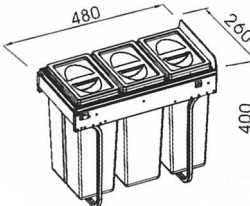

# QUINKO-TEK	INSTALLATION	DESCRIPTION / DIM. (W x H x D mm)
I-PB-003-DB-GF-L	PVC Dark Grey 2 x 20 Litres	Pull-out Double Waste Bins, Wide Model Individual Covers 360 x 440 x 495

I-PB-004-DB-LS-T	PVC Dark Grey 2 x 20 Litres	Pull-out Double Waste Bins, Wide Model Universal Cover 360 x 440 x 495
------------------	-----------------------------------	--

I-PB-005-TR-GF-E	PVC Dark Grey 3 x 10 Litres	Pull-out Triple Waste Bins, Narrow Model Individual Covers 290 x 440 x 495
------------------	-----------------------------------	--

I-PB-006-DB-ES-T	PVC Dark Grey 1 x 10 Litres 1 X 20 Liters	Pull-out Double Waste Bins, 1 Narrow Model + 1 Wide Model Universal Cover 290 x 440 x 495
------------------	--	---