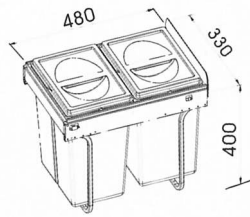

# QUINKO-TEK	INSTALLATION	DESCRIPTION / DIM. (W x H x D mm)
I-PB-003-DB-GF-L	PVC Dark Grey 2 x 20 Litres	Pull-out Double Waste Bins, Wide Model Individual Covers 360 x 440 x 495

I-PB-004-DB-LS-T	PVC Dark Grey 2 x 20 Litres	Pull-out Double Waste Bins, Wide Model Universal Cover 360 x 440 x 495
------------------	-----------------------------------	--

I-PB-005-TR-GF-E	PVC Dark Grey 3 x 10 Litres	Pull-out Triple Waste Bins, Narrow Model Individual Covers 290 x 440 x 495
------------------	-----------------------------------	--

I-PB-006-DB-ES-T	PVC Dark Grey 1 x 10 Litres 1 X 20 Liters	Pull-out Double Waste Bins, 1 Narrow Model + 1 Wide Model Universal Cover 290 x 440 x 495
------------------	--	---