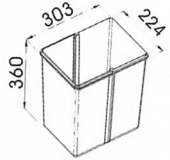

# QUINKO-TEK	INSTALLATION	DESCRIPTION / DIM. (W x H x D mm)
I-PB-003-DB-GF-L	PVC Dark Grey 2 x 20 Litres	Pull-out Double Waste Bins, Wide Model Individual Covers 360 x 440 x 495

I-PB-004-DB-LS-T	PVC Dark Grey 2 x 20 Litres	Pull-out Double Waste Bins, Wide Model Universal Cover 360 x 440 x 495
------------------	-----------------------------------	--

I-PB-005-TR-GF-E	PVC Dark Grey 3 x 10 Litres	Pull-out Triple Waste Bins, Narrow Model Individual Covers 290 x 440 x 495
------------------	-----------------------------------	--

I-PB-006-DB-ES-T	PVC Dark Grey 1 x 10 Litres 1 X 20 Liters	Pull-out Double Waste Bins, 1 Narrow Model + 1 Wide Model Universal Cover 290 x 440 x 495
------------------	--	---