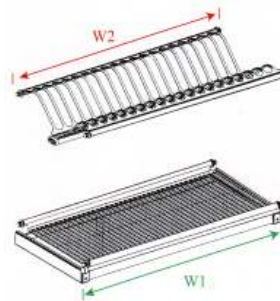

# QUINKO-TEK	INSTALLATION	DESCRIPTION
I-FF-1505-2C/K	2 Baskets	Internal Pull-out, Narrow, STAINLESS STEEL, Door Mount  <u>154 x 790 x 495</u>

# QUINKO-TEK	INSTALLATION	DESCRIPTION
I-PU-COMP-C	Center + 2 Doors W:1270 mm x H:860 mm x D:510 mm	Deluxe Chef's Pantry - Central Unit & 2 sides <u>1270 x 860 x 510</u>

**KITCHEN STORAGE**

# QUINKO-TEK	INSTALLATION	DESCRIPTION
I-FL-190D	1 Basket 3-Sided	Pull-Out Under Sink Door Fixation - Sink Max. 515  <b><u>865 x 200 x 480</u></b>

I-SDA-6990-900/K	1 Set	Dish Rack & Drainage Tray Stainless Steel  <b><u>860 x 375 x 262</u></b>
------------------	-------	---