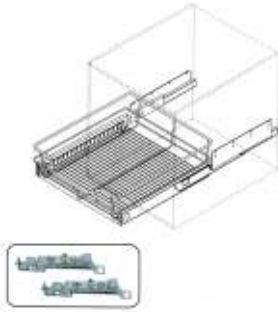

KITCHEN STORAGE

# QUINKO-TEK	INSTALLATION	DESCRIPTION
I-FL-I4500-1C/K	1 Basket, CW: 500 mm*	Internal Pull-out, Lateral Mount (Door Mount optional) Multiple Basket Application <u>465 x 190 x 495</u>
I-FL-SC-B230-1C/K	1 Basket	SOFT CLOSE Internal Pull-out, Lateral Mount (Door Mount optional) Multiple Basket Application <u>265 x 190 x 495</u>
I-FL-SC-B235-1C/K	1 Basket	<u>315 x 190 x 495</u>
I-FL-SC-B240-1C/K	1 Basket	<u>365 x 190 x 495</u>
I-FL-SC-B245-1C/K	1 Basket	<u>415 x 190 x 495</u>
I-FL-SC-B250-1C/K	1 Basket	<u>465 x 190 x 495</u>
I-FF-20-3C/K	3 Baskets	Front Pull-out, Door Mount <u>270 x 660 x 495</u>
I-FF-30-3C/K	3 Baskets	<u>370 x 660 x 495</u>
I-FF-40-3C/K	3 Baskets	<u>470 x 660 x 495</u>
I-FF-SC-20-3C	3 Baskets	Soft-Closing, Front Pull-out, Door Mount <u>270 x 660 x 495</u>
I-FF-SC-30-3C	3 Baskets	<u>370 x 660 x 495</u>