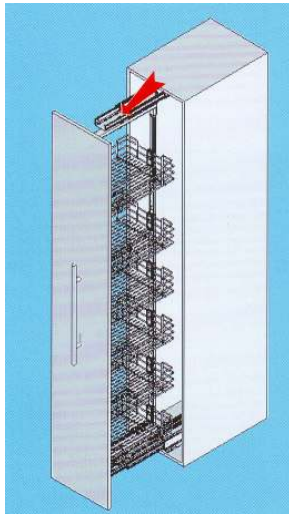

I-119-GM-CH4-300/K	4 Baskets	High Pull-out, Chrome <u>380 x 1610 x 495</u>
I-119-GM-CH4-400/K	4 Baskets	<u>480 x 1610 x 495</u>
I-119-GM-CH4-450/K	4 Baskets	<u>530 x 1610 x 495</u>
I-119-GM-CH4-500/K	4 Baskets	<u>580 x 1610 x 495</u>
I-168-GM-CH6-300/K	6 Baskets	<u>380 x 1985 x 495</u>
I-168-GM-CH6-400/K	6 Baskets	<u>480 x 1985 x 495</u>
I-168-GM-CH6-450/K	6 Baskets	<u>530 x 1985 x 495</u>
I-168-GM-CH6-500/K	6 Baskets	<u>580 x 1985 x 495</u>