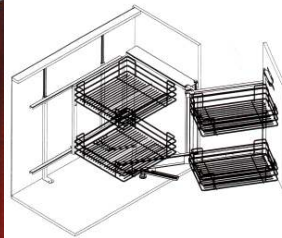

# QUINKO-TEK	INSTALLATION	DESCRIPTION
I-CMB-350-C4GC	Left side	Blind Corner, Base Mount, Double, 4 baskets, Chrome <b>585 x 720 x 985</b>
I-CMB-350-C4DR	Right side	

I-CMF-N54-C4GC/K	Left side	Blind Corner, Door Mount, Pivoting, Double, 4 baskets, Chrome <b>585 x 720 x 985</b>
I-CMF-N54-C4DR/K	Right side	

I-CMEF-590-C4GC/K	Left side	Blind Corner Econo, Door Mount, Pivoting, Double, 4 baskets, Chrome <b>520 x 500 x 880</b>
I-CMEF-590-C4DR/K	Right side	

I-CMPI-9050-CPGC/K	Left side	Blind Corner, Pivoting, 2 Platforms, PVC Grey, Chrome Frame <b>880 x 650-900 x 500</b>
I-CMPI-9050-CPDR/K	Right side	