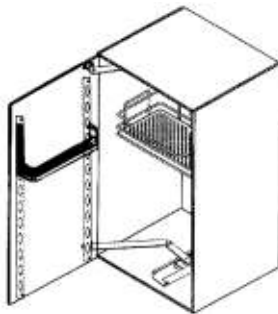

I-GMARM-30-300	3 Inner Baskets (200 mm) + 3 Door Baskets	Cupboard Pull-out System, 6 Baskets, Chrome <u>250 x 660 x 225</u>
I-GMARM-40-400	3 Inner Baskets (300 mm) + 3 Door Baskets	Cupboard Pull-out System, 6 Baskets, Chrome <u>350 x 660 x 225</u>
I-GMARM-50-500	3 Inner Baskets (400 mm) + 3 Door Baskets	Cupboard Pull-out System, 6 Baskets, Chrome <u>450 x 660 x 225</u>