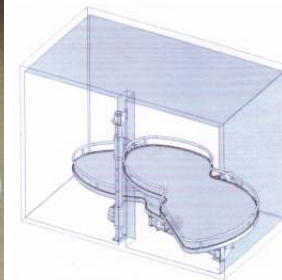

I-CMPI-9050-CPGC/K	Left side	Blind Corner, Pivoting, 2 Platforms, PVC Grey, Chrome Frame 880 x 650-900 x 500
I-CMPI-9050-CPDR/K	Right side