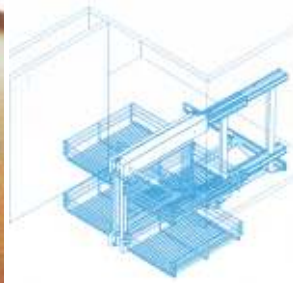

# QUINKO-TEK	INSTALLATION	DESCRIPTION
I-CMB-350-C4GC	Left side	Blind Corner, Base Mount, Double, 4 baskets, Chrome <b>585 x 720 x 985</b>
I-CMB-350-C4DR	Right side	

I-CMF-N54-C4GC/K	Left side	Blind Corner, Door Mount, Pivoting, Double, 4 baskets, Chrome <b>585 x 720 x 985</b>
I-CMF-N54-C4DR/K	Right side	