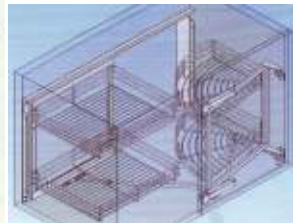

# QUINKO-TEK	INSTALLATION	DESCRIPTION
I-CMB-350-C4GC	Left side	Blind Corner, Base Mount, Double, 4 baskets, Chrome <b>585 x 720 x 985</b>
I-CMB-350-C4DR	Right side	

I-CMF-N54-C4GC/K	Left side	Blind Corner, Door Mount, Pivoting, Double, 4 baskets, Chrome <b>585 x 720 x 985</b>
I-CMF-N54-C4DR/K	Right side	