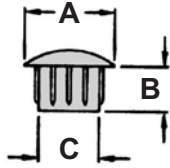

0114 - AM	Almond	Plast.	12mm	6mm	10mm	10,000
0114 - BL	White	Plast.	12mm	6mm	10mm	10,000
0114 - BR	Brown	Plast.	12mm	6mm	10mm	10,000
0114 - GR	Grey	Plast.	12mm	6mm	10mm	10,000
0114 - NR	Black	Plast.	12mm	6mm	10mm	10,000
0114 - CN	Oak	Plast.	12mm	6mm	10mm	10,000
114L - BL	White	Plast.	12mm	3mm	10mm	10,000
114L - NR	Black	Plast.	12mm	3mm	10mm	10,000