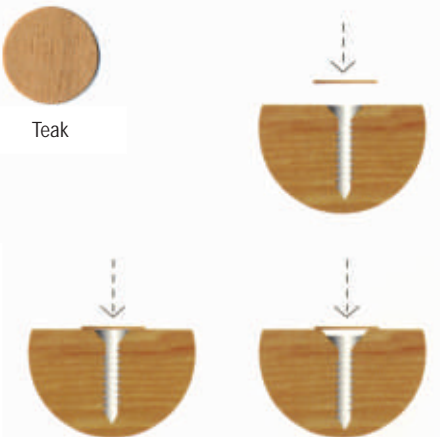

FastCap

SELF-STICK PVC SCREW COVERS

#	# QUINKO-TEK	DIAM.	CASE	#	# QUINKO-TEK	DIAM.	CASE	#	# QUINKO-TEK	DIAM.	CASE
1	549BL - PC	9/16" 14mm	1040	13	549CHD - PC	9/16" 14mm	1040	25	549CF - PC	9/16" 14mm	1040
2	549BA - PC	9/16" 14mm	1040	14	549CRO - PC	9/16" 14mm	1040	26	549AJ - PC	9/16" 14mm	1040
3	549AM - PC	9/16" 14mm	1040	15	549CM - PC	9/16" 14mm	1040	27	549AS - PC	9/16" 14mm	1040
4	549NR - PC	9/16" 14mm	1040	16	549AT - PC	9/16" 14mm	1040	28	549EA - PC	9/16" 14mm	1040
5	549GN - PC	9/16" 14mm	1040	17	549NP - PC	9/16" 14mm	1040	29	549CEN - PC	9/16" 14mm	1040
6	549GF - PC	9/16" 14mm	1040	18	549NT - PC	9/16" 14mm	1040	30	549CS - PC	9/16" 14mm	1040
7	549CES - PC	9/16" 14mm	1040	19	549CC - PC	9/16" 14mm	1040	31	549CEM - PC	9/16" 14mm	1040
8	549CH - PC	9/16" 14mm	1040	20	549EH - PC	9/16" 14mm	1040	32	549CB - PC	9/16" 14mm	1040
9	549CA - PC	9/16" 14mm	1040	21	549EM - PC	9/16" 14mm	1040	33	549CED - PC	9/16" 14mm	1040
10	549CN - PC	9/16" 14mm	1040	22	549ELB - PC	9/16" 14mm	1040	34	549ASN - PC	9/16" 14mm	1040
11	549CD - PC	9/16" 14mm	1040	23	549EC - PC	9/16" 14mm	1040	35	549PN - PC	9/16" 14mm	1040
12	549CR - PC	9/16" 14mm	1040	24	549ERN - PC	9/16" 14mm	1040	36	549HE - PC	9/16" 14mm	1040

FastCap

SELF-STICK WOOD VENEER SCREW COVERS

#	# QUINKO-TEK	DIAM.	CASE	#	# QUINKO-TEK	DIAM.	CASE
1	549CN - BN	9/16" 14mm	1040	9	549PA - BN	9/16" 14mm	1040
2	549CB - BN	9/16" 14mm	1040	10	549BB - BN	9/16" 14mm	1040
3	549EN - BN	9/16" 14mm	1040	11	549BN - BN	9/16" 14mm	1040
4	549CE - BN	9/16" 14mm	1040	12	549NO - BN	9/16" 14mm	1040
5	549AJ - BN	9/16" 14mm	1040	13	549VG - BN	9/16" 14mm	1040
6	549PI - BN	9/16" 14mm	1040	14	549AN - BN	9/16" 14mm	1040
7	549HI - BN	9/16" 14mm	1040	15	549CEN - BN	9/16" 14mm	1040
8	549SA - BN	9/16" 14mm	1040	16	549TE - BN	9/16" 14mm	1040