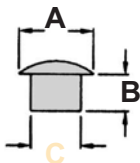

114B - 08	White	Plast.	12mm	6mm	8mm	10,000
114N - 08	Black	Plast.	12mm	6mm	8mm	10,000
114B - 12	White	Plast.	15mm	6mm	12mm	10,000
114N - 12	Black	Plast.	15mm	6mm	12mm	10,000