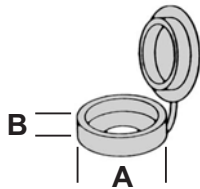

# QUINKO-TEK	COLOR	MATERIAL	A	B	C	CASE
0548 - AM	Almond	Plast.	14mm	7.5mm	-	10,000
0548 - BL	White	Plast.	14mm	7.5mm	-	10,000
0548 - GR	Grey	Plast.	14mm	7.5mm	-	10,000
0548 - NR	Black	Plast.	14mm	7.5mm	-	10,000