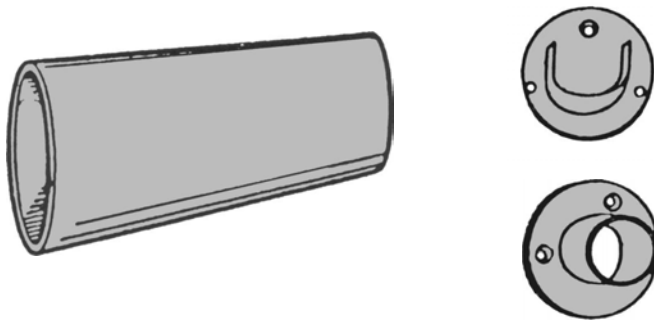

WALL STANDARDS, CLOSET RODS AND HARDWARE

# QUINKO-TEK	COLOR	DIAM.	LENGTH	CASE
*0595 - 04	Zinc	1 1/4"	48"	5
*0595 - 05	Zinc	1 1/4"	60"	5
*0595 - 06	Zinc	1 1/4"	72"	5
0595 - 08	Zinc	1 1/4"	96"	5
*0595 - 10	Zinc	1 1/4"	120"	5
0595 - 12	Zinc	1 1/4"	144"	5