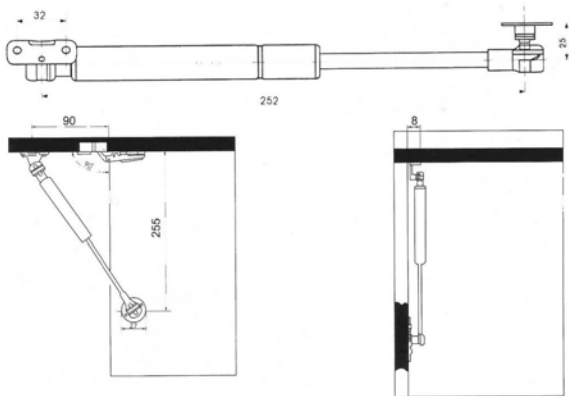

Full mounting instructions available on demand

0240 - LT	Bed hooks Material : Steel Color : Brass	300
-----------	--	-----

242M - ZC	Bed hooks Material : Steel Color : Zinc	200
-----------	---	-----

SUSPENSION ARM

# QUINKO-TEK	DESCRIPTION	CASE
5728 - ZC	Multi-purpose suspension gas spring arm	100

Suitable for wood door
and aluminum frame

Simple installation drawing
for pneumatic support