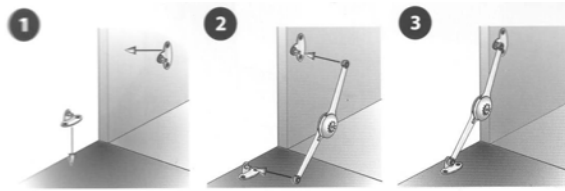

# QUINKO-TEK	DESCRIPTION	CASE
5728 - ZC	Multi-purpose suspension gas spring arm	100

Suitable for wood door
and aluminum frame

Simple installation drawing
for pneumatic support