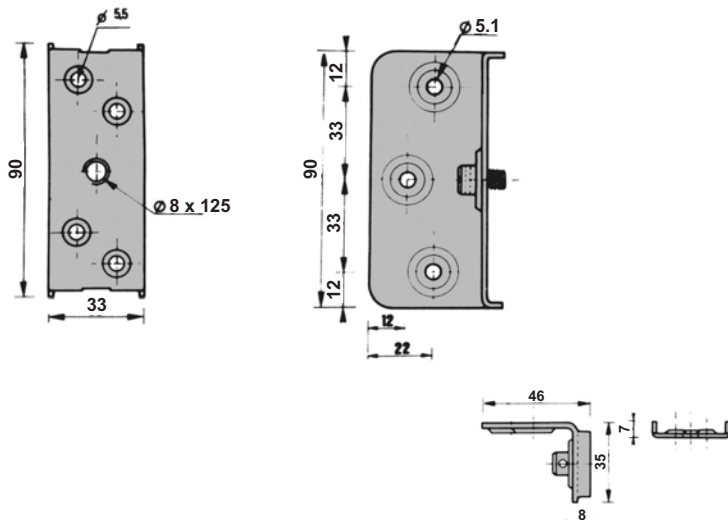

0240 - LT	Bed hooks Material : Steel Color : Brass	300