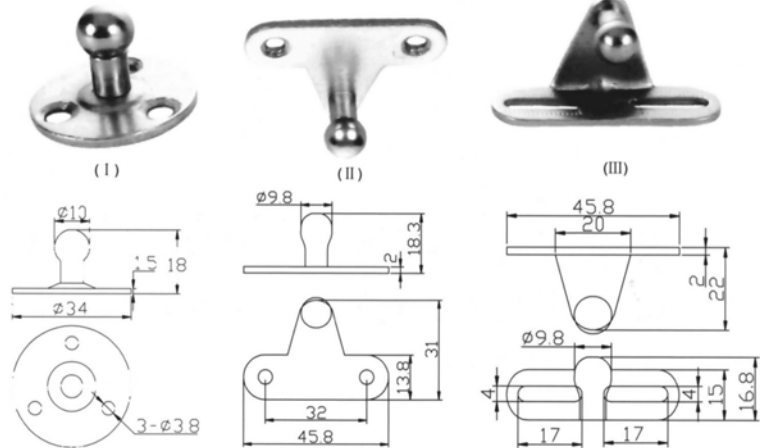

Full mounting instructions available on demand

0240 - LT	Bed hooks Material : Steel Color : Brass	300
-----------	--	-----

242M - ZC	Bed hooks Material : Steel Color : Zinc	200
-----------	---	-----

SUSPENSION ARM

# QUINKO-TEK	DESCRIPTION	CASE
5728 - ZC	Multi-purpose suspension gas spring arm	100

Suitable for wood door
and aluminum frame

Simple installation drawing
for pneumatic support