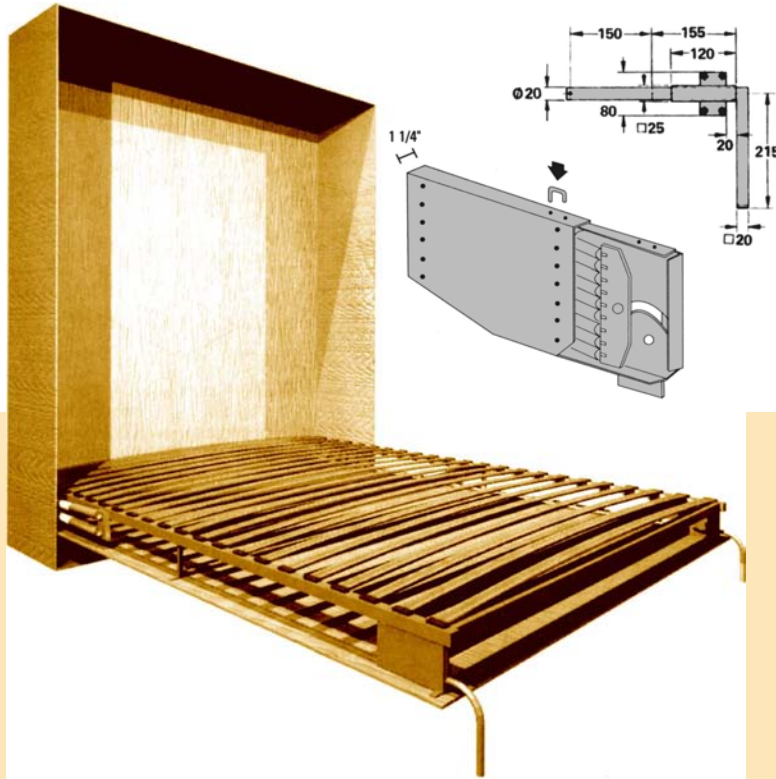

BED HARDWARE

# QUINKO-TEK	DESCRIPTION	CASE
0241-LS	Single bed	1
0241-LD	Double bed	1
0241-TR	Single side folding bed	1
0241-DE	Queen size bed	1
0241-PT	Bed legs	1

The solution of space management

Fast and easy installation

Full mounting instructions available on demand

0240 - LT	Bed hooks Material : Steel Color : Brass	300
-----------	--	-----

242M - ZC	Bed hooks Material : Steel Color : Zinc	200
-----------	---	-----

SUSPENSION ARM

# QUINKO-TEK	DESCRIPTION	CASE
5728 - ZC	Multi-purpose suspension gas spring arm	100

Suitable for wood door
and aluminum frame

Simple installation drawing
for pneumatic support