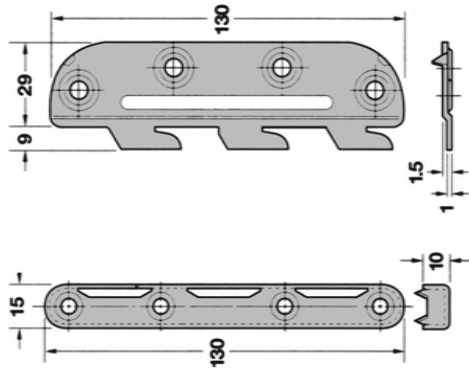

BED HARDWARE

# QUINKO-TEK	DESCRIPTION	CASE
0241-LS	Single bed	1
0241-LD	Double bed	1
0241-TR	Single side folding bed	1
0241-DE	Queen size bed	1
0241-PT	Bed legs	1

The solution of space management

Fast and easy installation

Full mounting instructions available on demand

0240 - LT	Bed hooks Material : Steel Color : Brass	300

242M - ZC	Bed hooks Material : Steel Color : Zinc	200