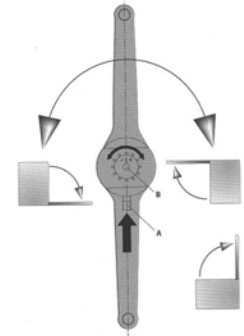

# QUINKO-TEK	DESCRIPTION	CASE
5728 - ZC	Multi-purpose suspension gas spring arm	100

Suitable for wood door
and aluminum frame

Simple installation drawing
for pneumatic support