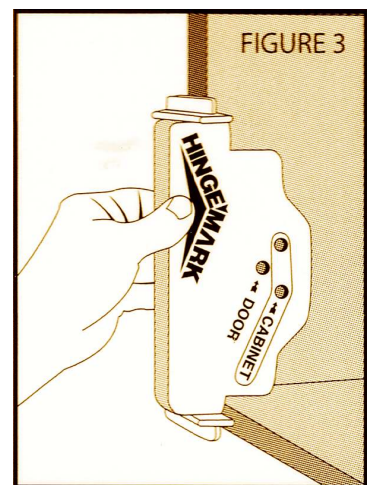

HINGEMARK^{MC/™}

Art. # / Item # HMKTROUEURO

**EASY ON-SITE INSTALLATION
PORTABLE HINGE JIG**

35 mm

Perfect hinge alignment everytime!

NEW

The latest innovation for fast, efficient and 100% accurate installation of European hinges!

For 3/4" (19 mm) cabinets. Helps drilling a 35 mm hole, 11 mm deep.

NO MEASURING REQUIRED !

FIGURE 1

FIGURE 2

FIGURE 3