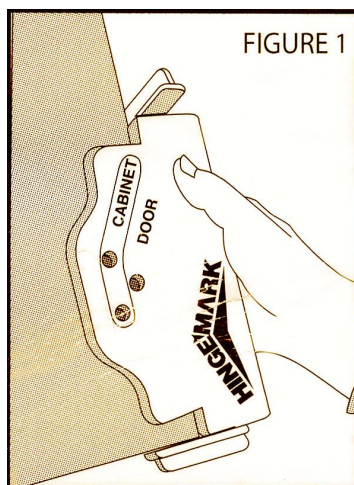

HINGEMARK^{MC/™}

Art. # / Item # HMKTROUEURO

**EASY ON-SITE INSTALLATION
PORTABLE HINGE JIG**

35 mm

Perfect hinge alignment everytime!

NEW

The latest innovation for fast, efficient and 100% accurate installation of European hinges!

For 3/4" (19 mm) cabinets. Helps drilling a 35 mm hole, 11 mm deep.

NO MEASURING REQUIRED !

FIGURE 1

FIGURE 2

FIGURE 3